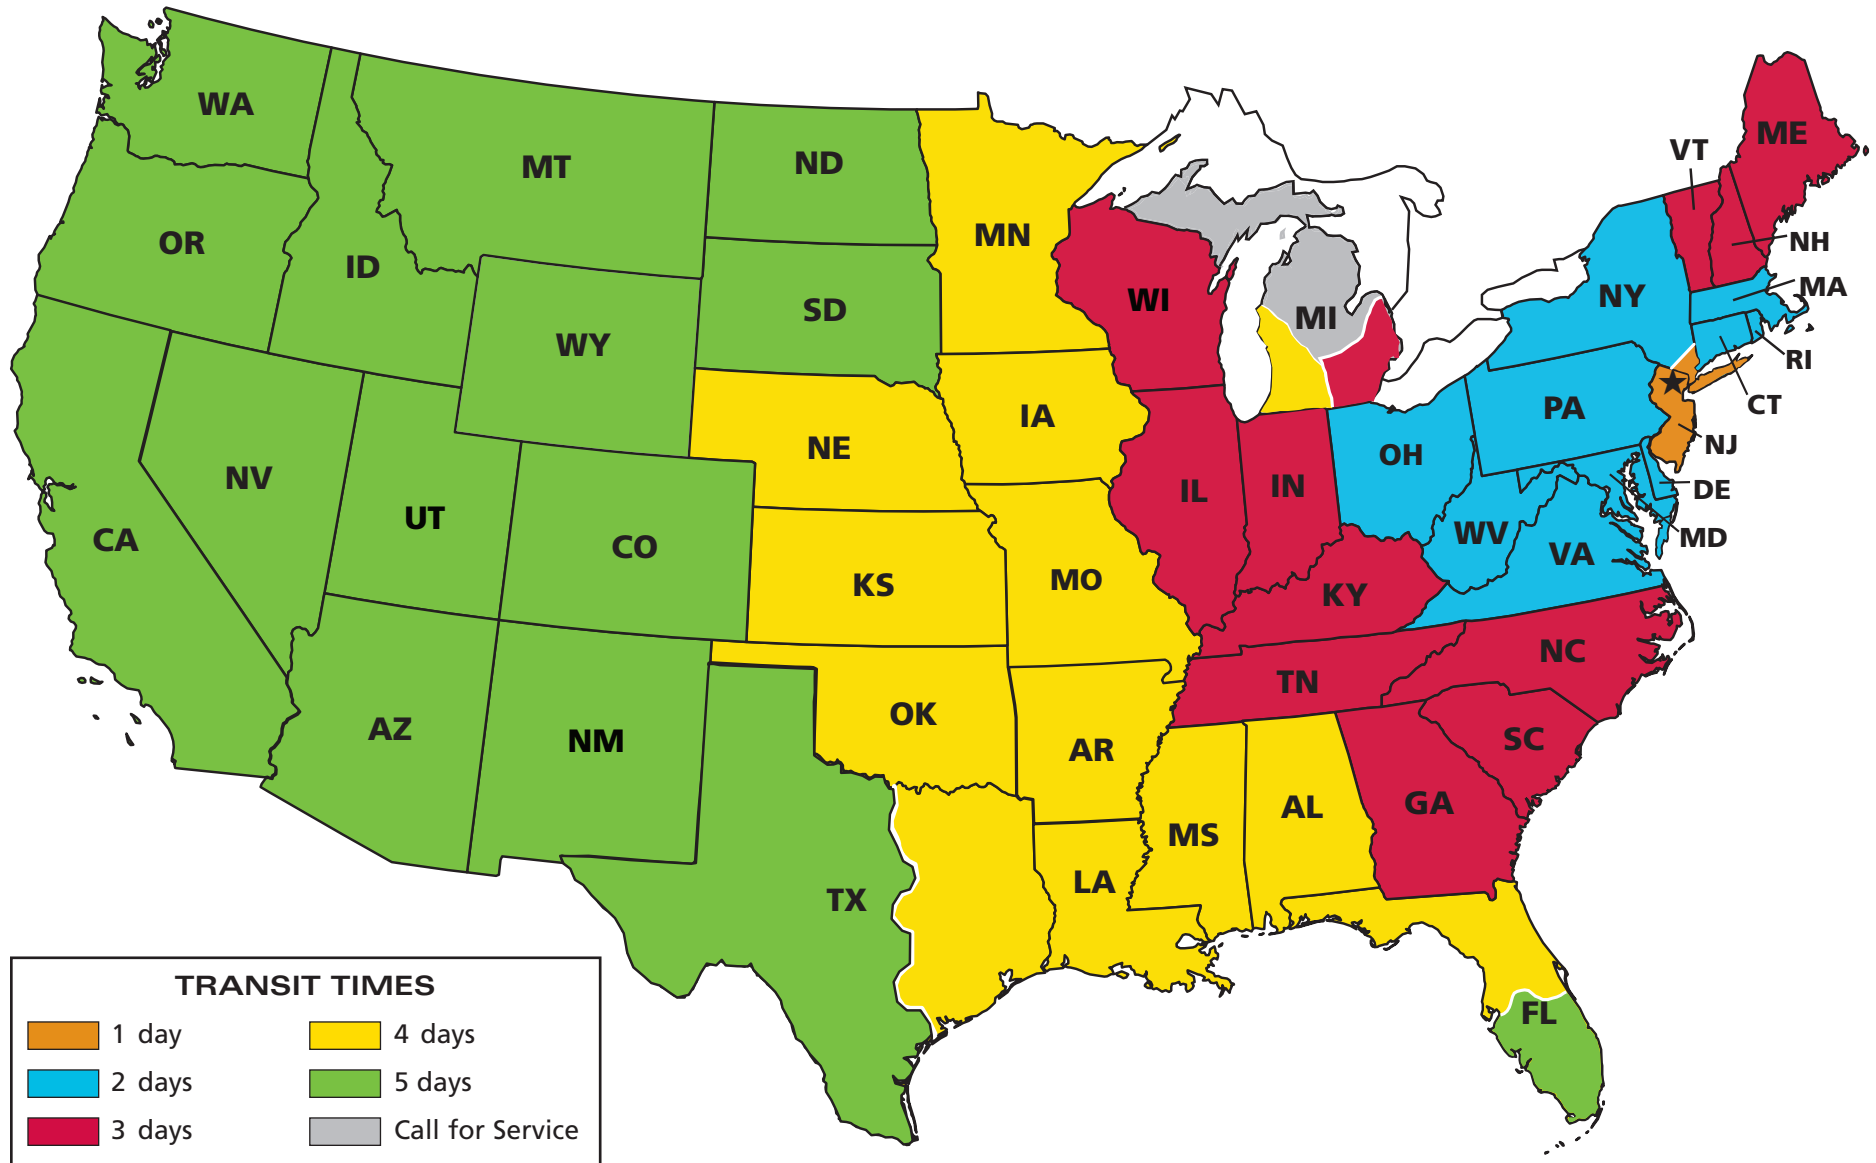

New Jersey LTL Standard Transit Times

Temperature-Controlled and Dry Solutions
Appointment scheduled on every shipment!